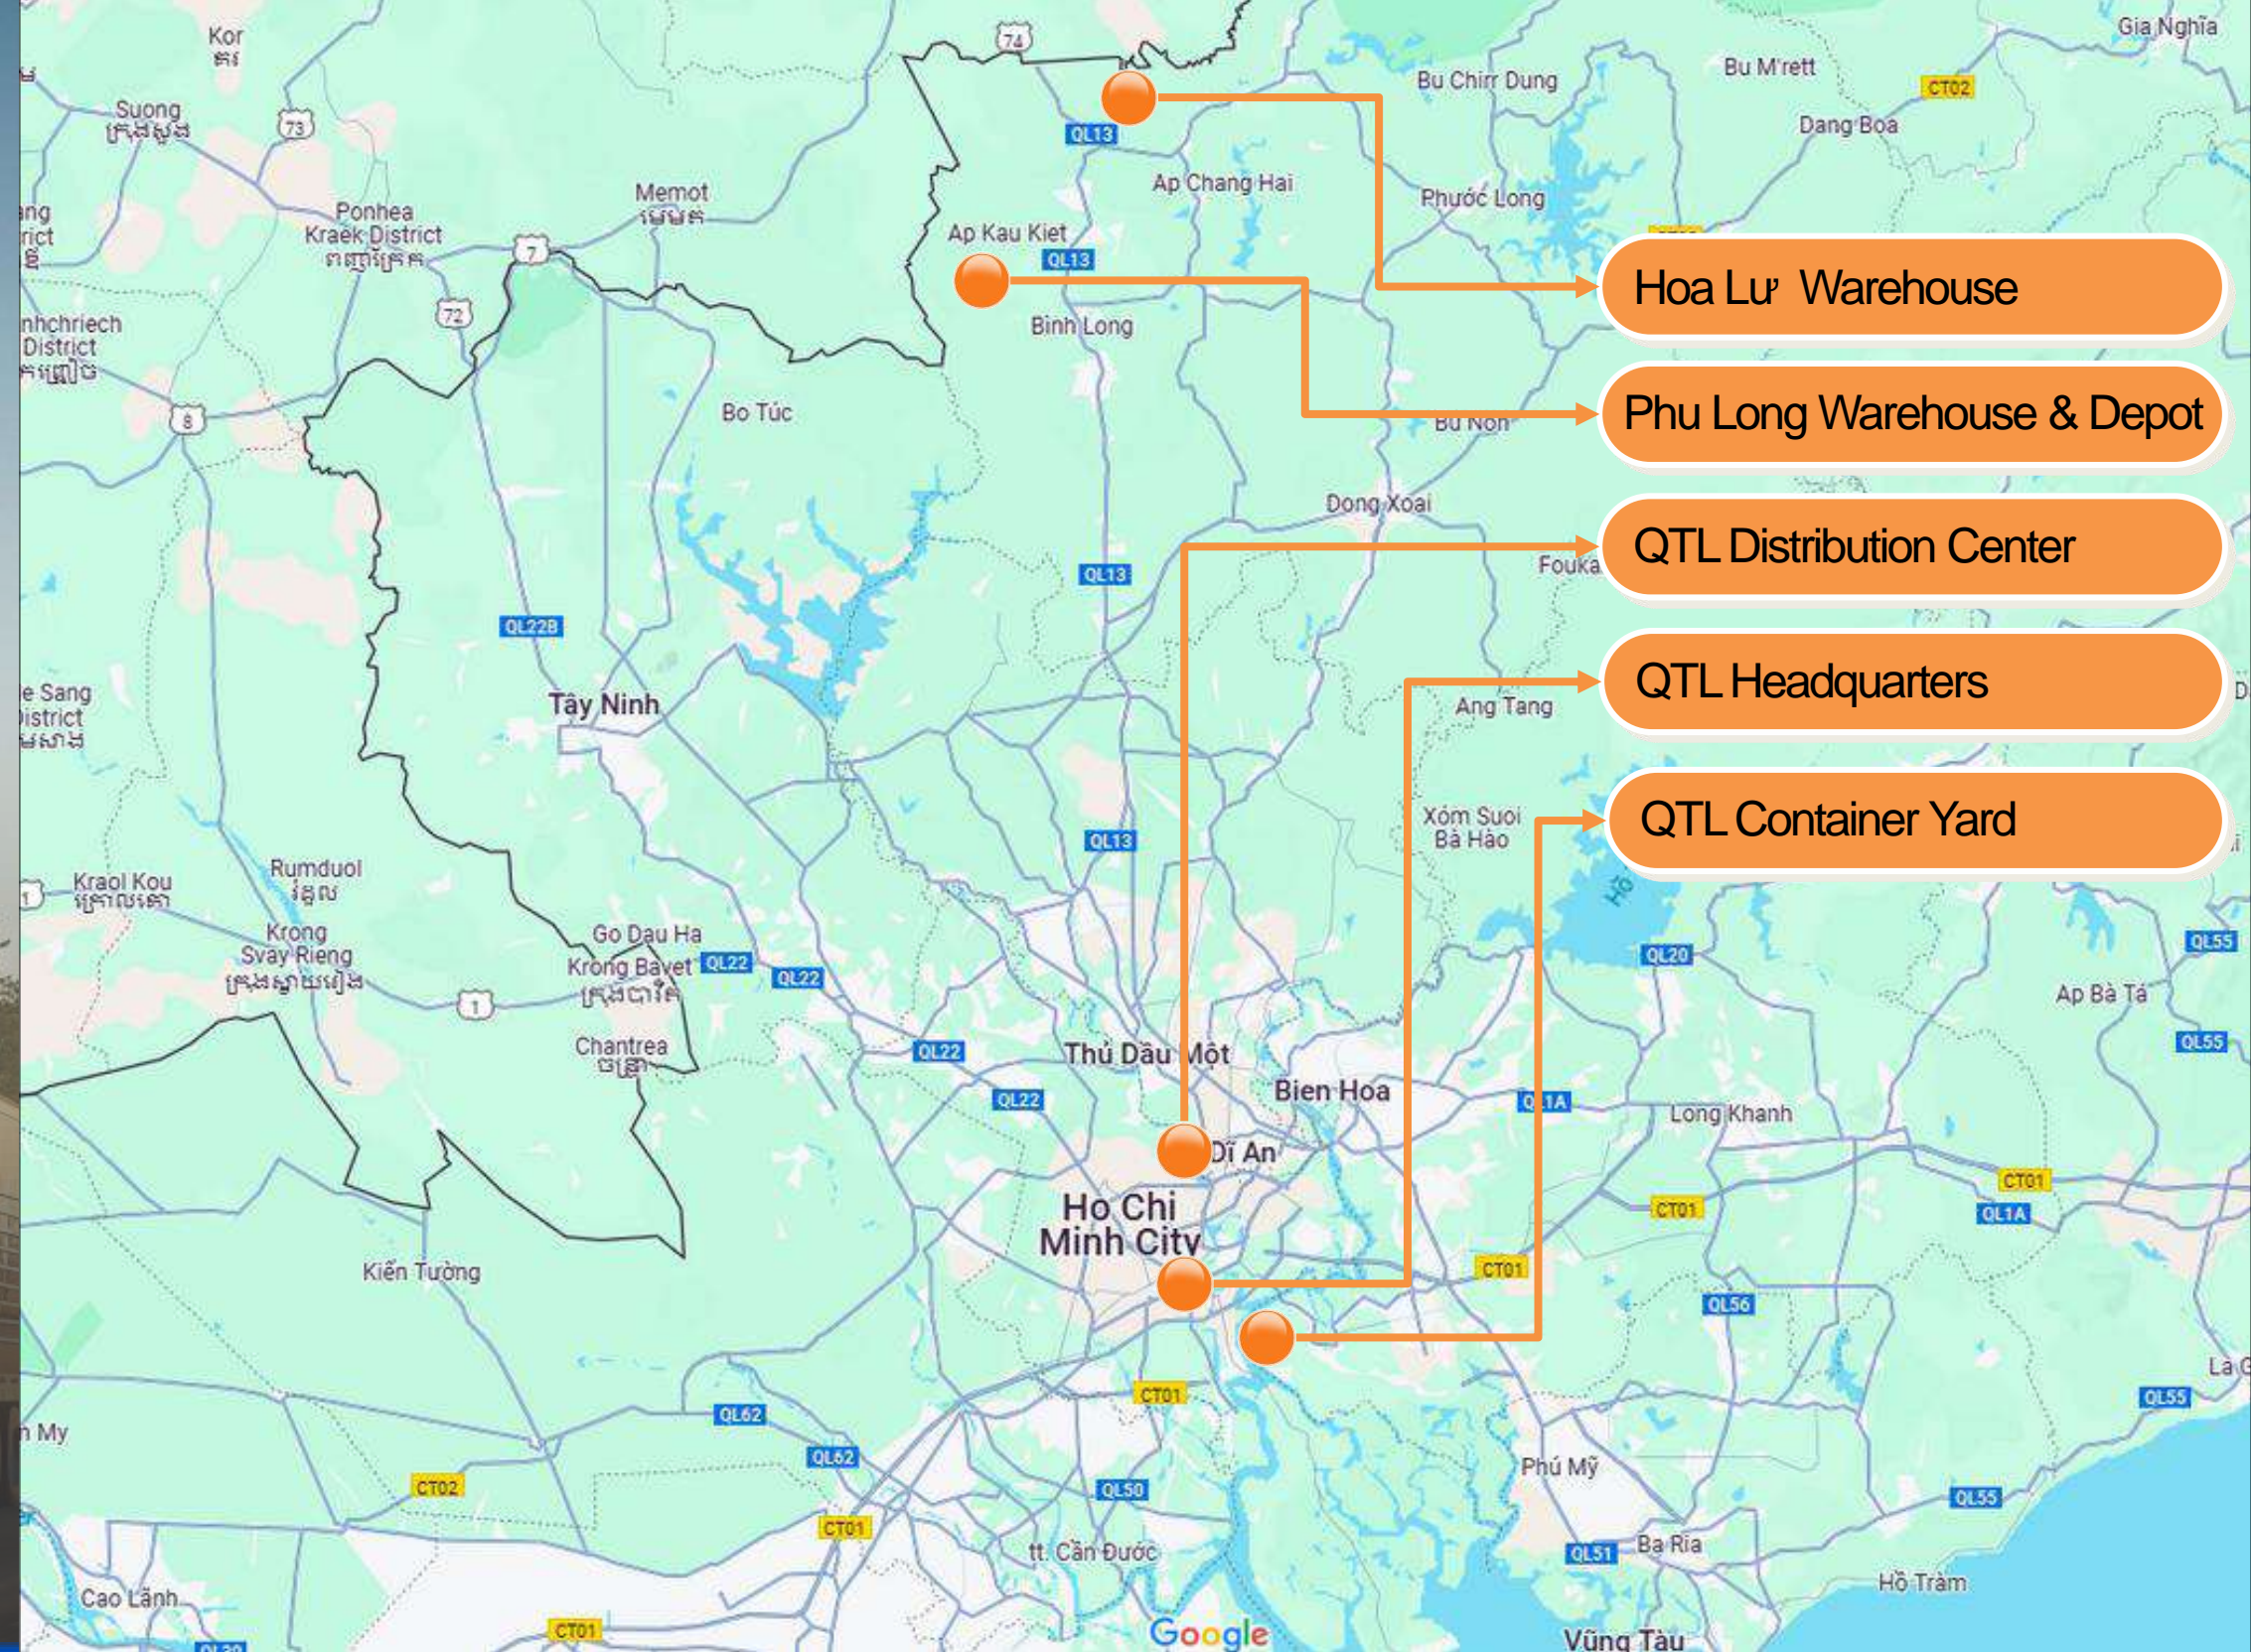

# INFRASTRUCTURE

**TRUCKS**

**WAREHOUSES**

**CONTAINERS YARDS**

**HEADQUARTERS**

# PROFILE

Established in 2020 and based in Ho Chi Minh City

88 Industry Specialists

239 billion VND  
Revenue in 2024

**“5 years of delivering innovative and integrated supply chain solutions”**

- **5 locations:** 1 Office, 3 General Warehouses, and 2 Container Yards
- **Vehicle:** 20 Trucks and 130 Tractors - 54 tractors has cross border transport permit
- **Warehouse:** 123.200m2 Warehouse