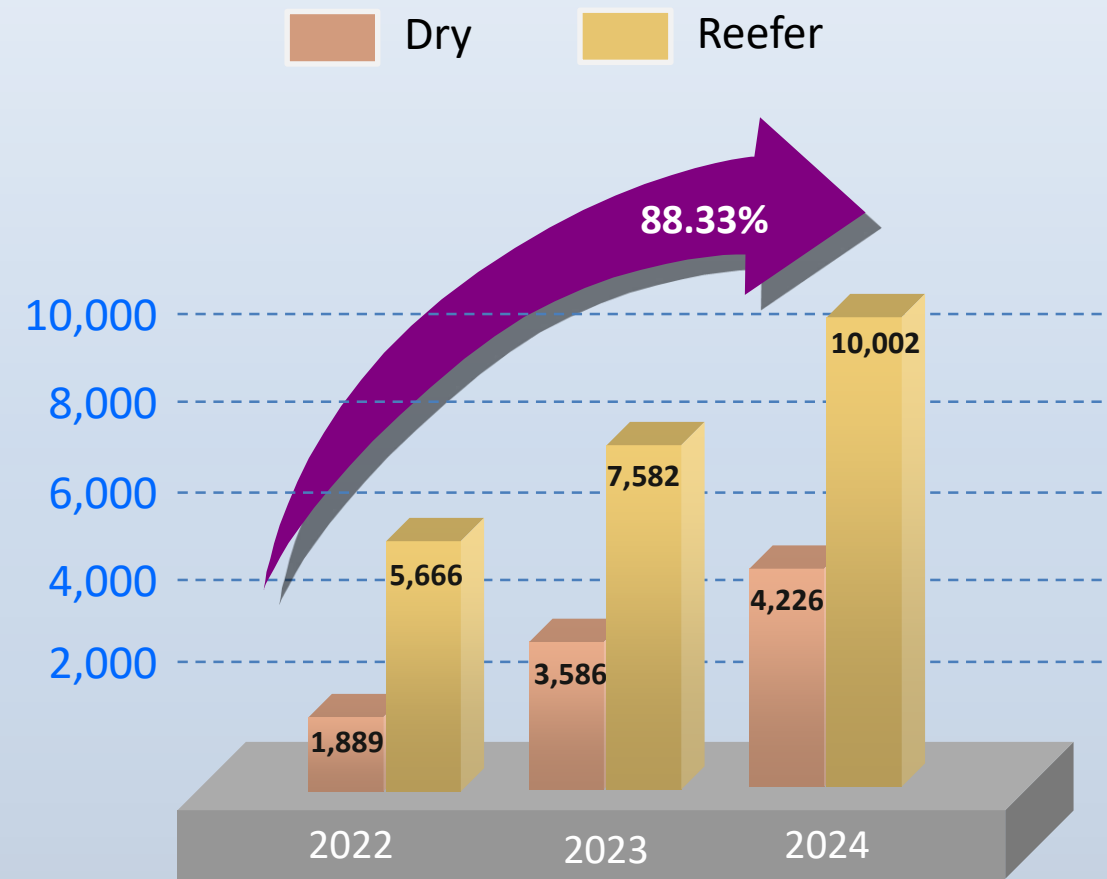

# INFRASTRUCTURE

**TRUCKS**

**WAREHOUSES**

**CONTAINERS YARDS**

**HEADQUARTERS**

# PERFORMANCE

Containers By TRUCK

The number of containers has increased in 2 years for Trucking:

- 2337 for Dry
- 4336 for Reefer

Containers By SEA

The number of containers has increased in 2 years for SEA: