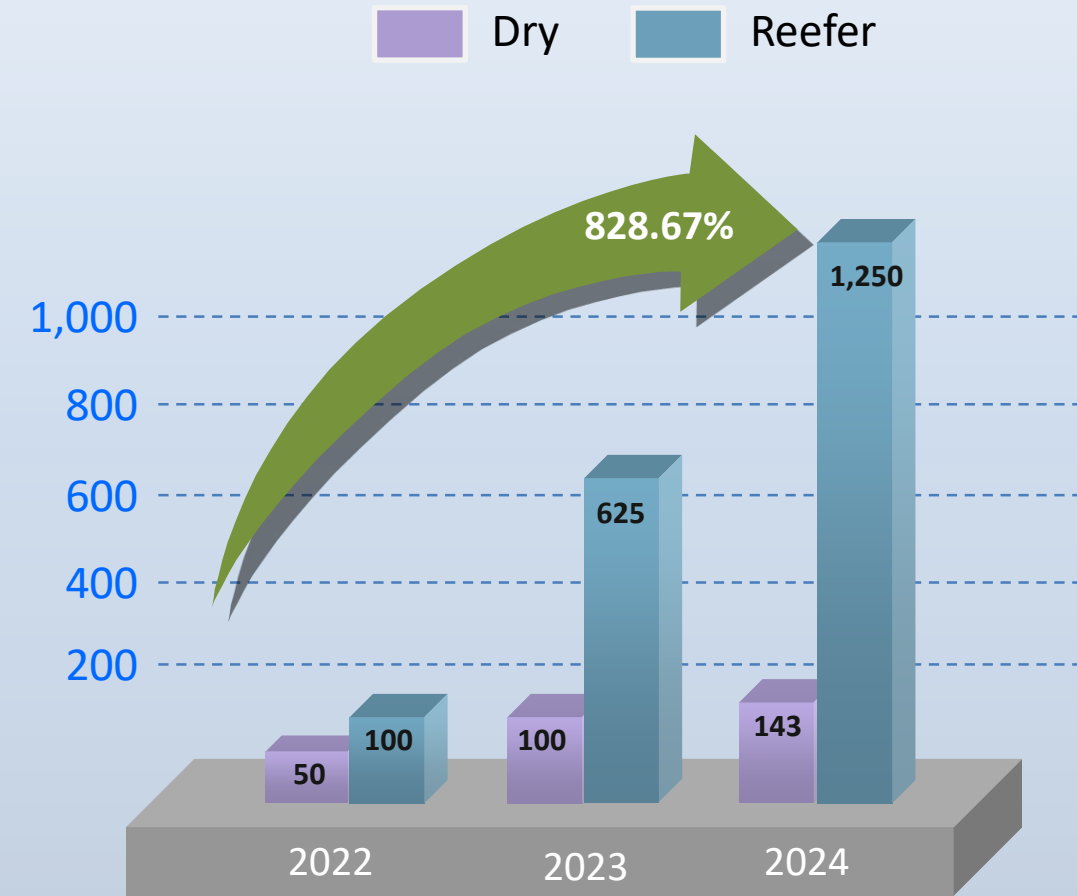

# INFRASTRUCTURE

**TRUCKS**

**WAREHOUSES**

**CONTAINERS YARDS**

**HEADQUARTERS**

# PERFORMANCE

Containers By TRUCK

The number of containers has increased in 2 years for Trucking:

- 2337 for Dry
- 4336 for Reefer

Containers By SEA

The number of containers has increased in 2 years for SEA: